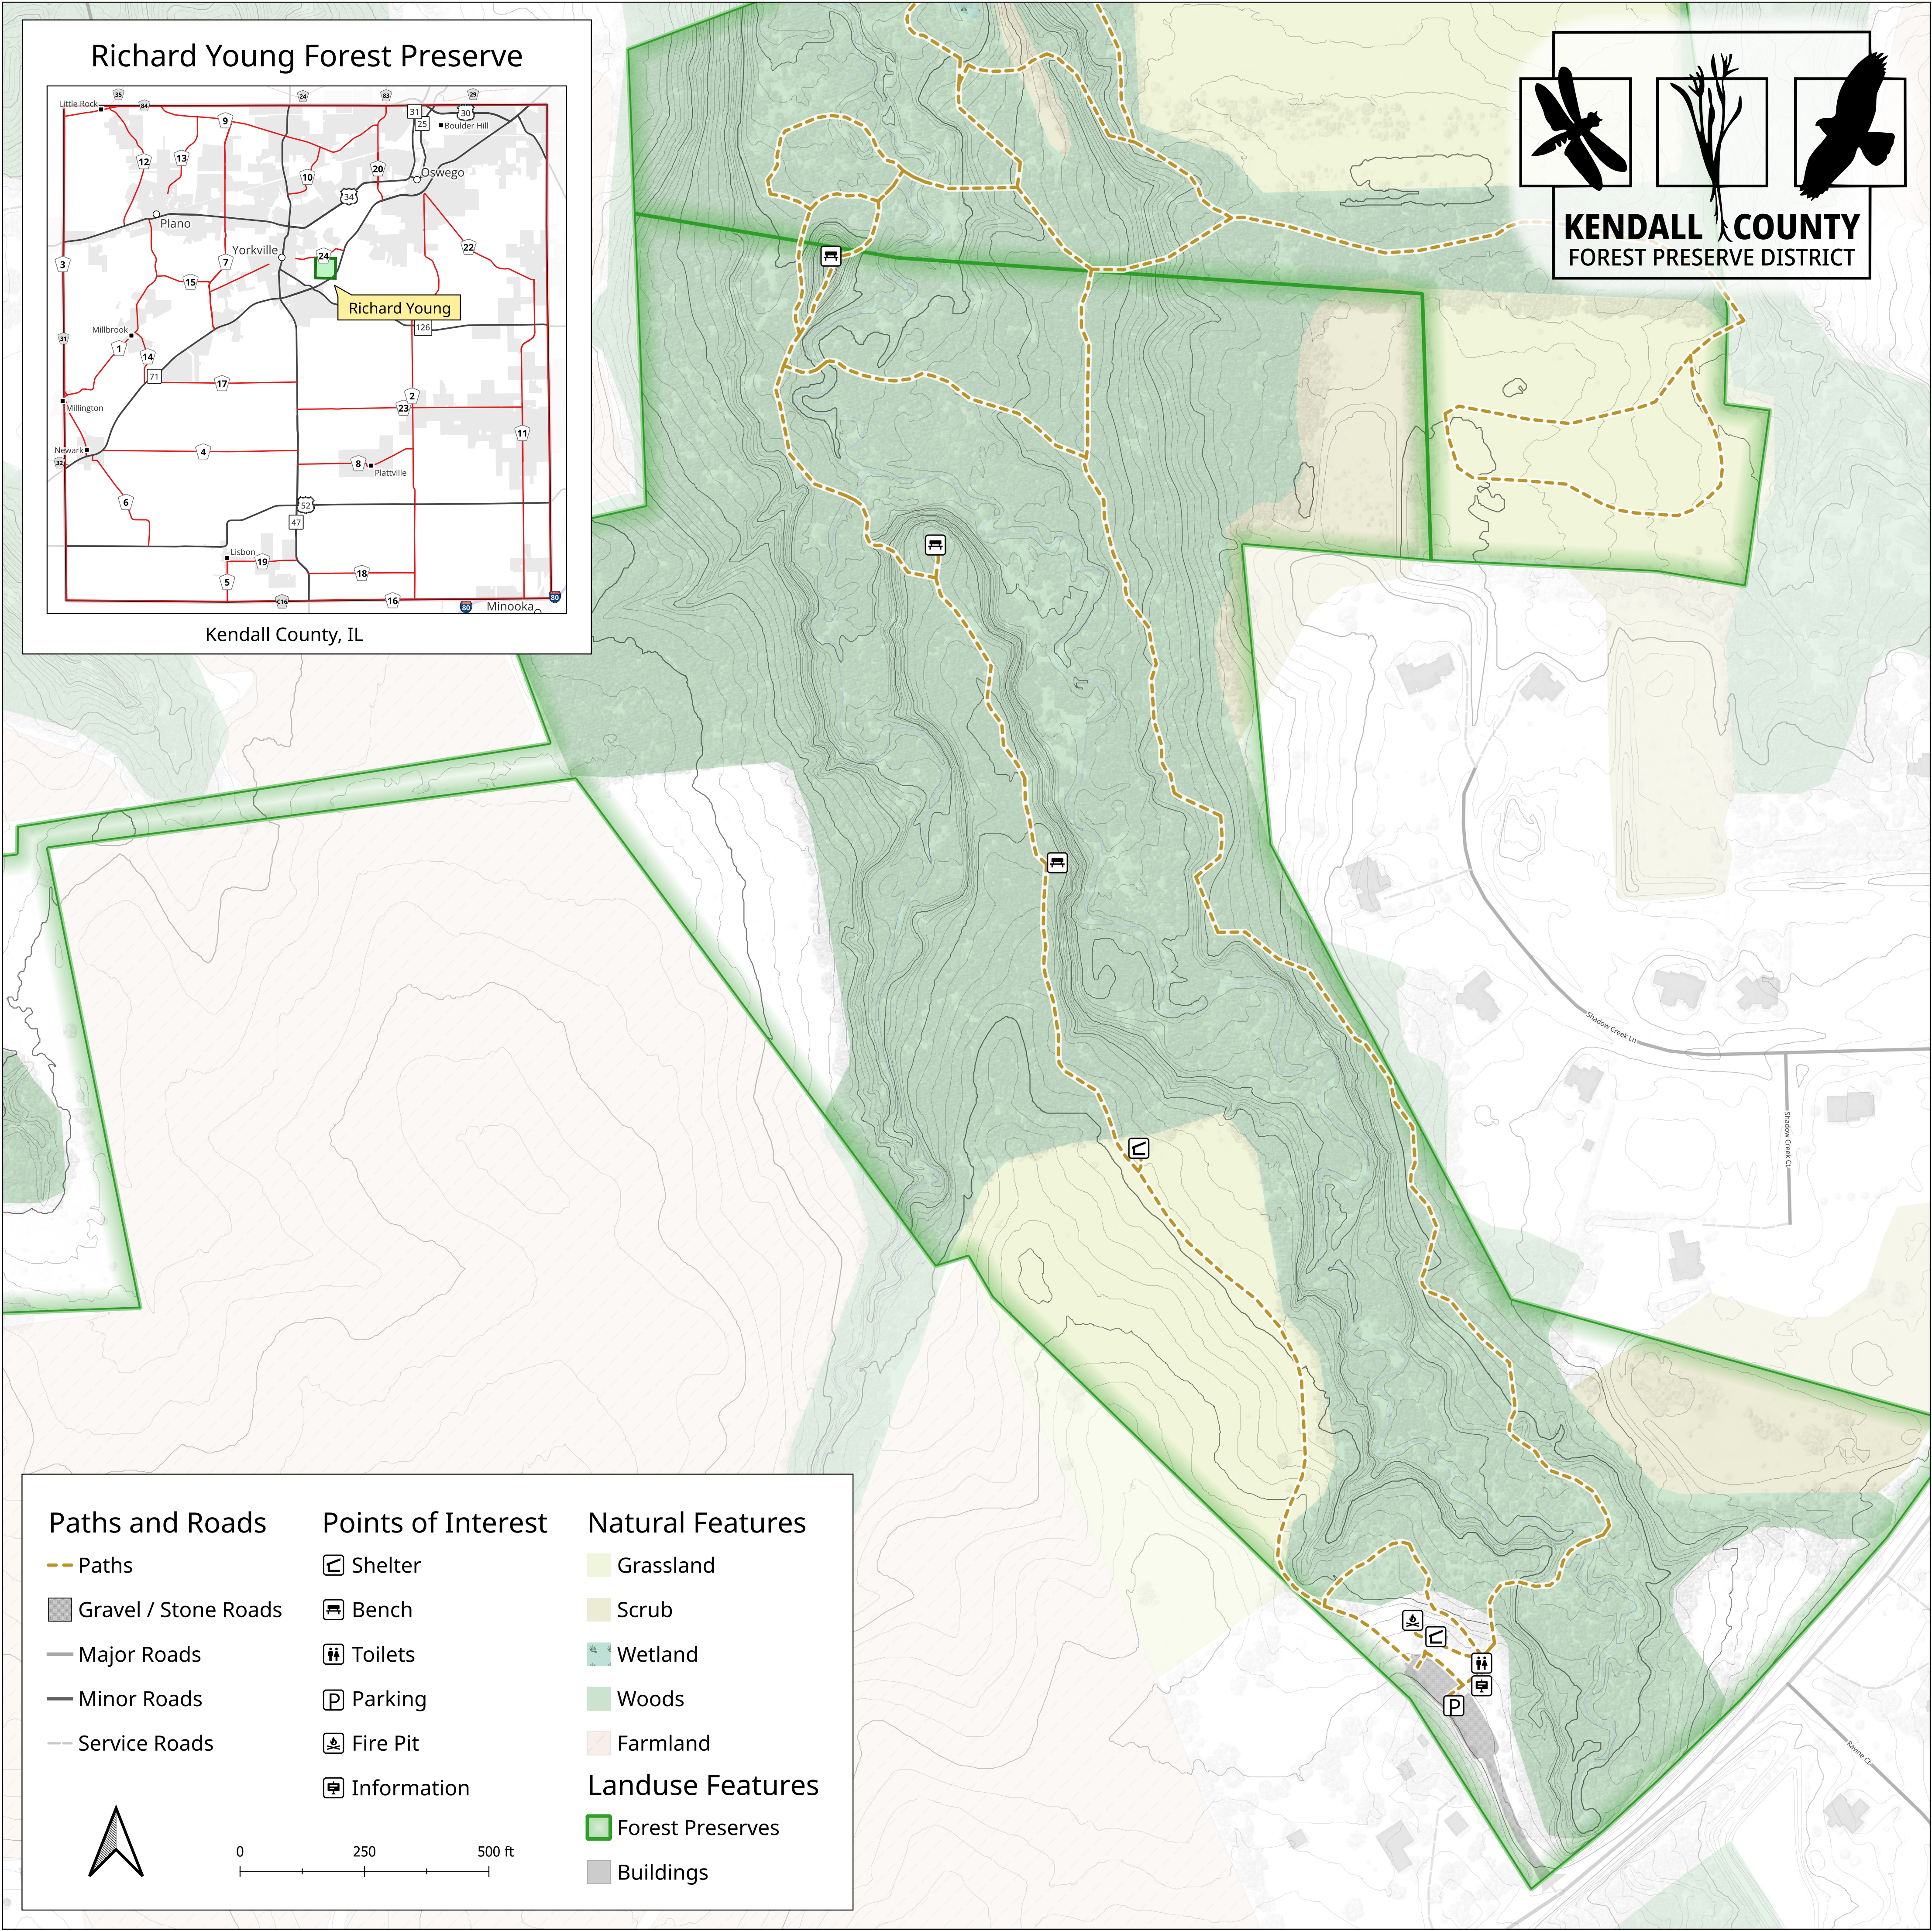

Richard Young Forest Preserve

Kendall County, IL

Paths and Roads

- Paths
- Gravel / Stone Roads
- Major Roads
- Minor Roads
- Service Roads

Points of Interest

- Shelter
- Bench
- Toilets
- Parking
- Fire Pit
- Information

Natural Features

- Grassland
- Scrub
- Wetland
- Woods
- Farmland

Landuse Features

- Forest Preserves
- Buildings